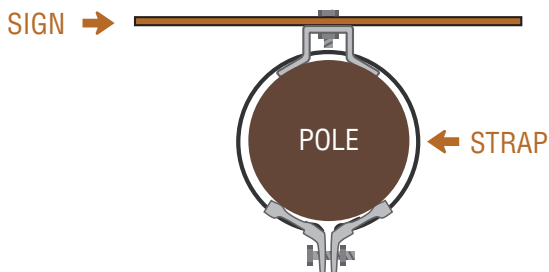

GA-301/ 302 BRACKETS

- An adjustable strap & buckle bracket designed for mounting signs to utility poles with a diameter of 3" to 12"
- All parts are made of galvanized steel for maximum durability
- Available for single sign (GA-301) or double sign (GA-302) mounting configurations
- Bracket kits include galvanized hardware for sign and bracket mounting

(GA-301) MOUNTS ONE SIGN

(GA-302) MOUNTS TWO SIGNS