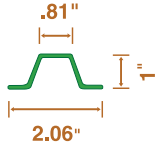

Since 1922

Gopher Sign Company

STEEL U-CHANNEL & TUBE POSTS

GREEN ENAMEL

1.12 LBS

SKU #

| | | |
|-------|-----|----------|
| U5112 | 5FT | 5.6 lb. |
| U6112 | 6FT | 6.72 lb. |
| U7112 | 7FT | 7.84 lb. |
| U8112 | 8FT | 8.96 lb. |

2 LBS

| | | |
|--------|------|--------|
| U4200 | 4FT | 8 lb. |
| U5200 | 5FT | 10 lb. |
| U6200 | 6FT | 12 lb. |
| U7200 | 7FT | 14 lb. |
| U8200 | 8FT | 16 lb. |
| U9200 | 9FT | 18 lb. |
| U10200 | 10FT | 20 lb. |
| U12200 | 12FT | 24 lb. |