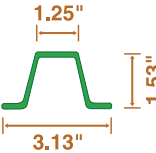

Since 1922

Gopher Sign Company

STEEL U-CHANNEL & TUBE POSTS

GREEN ENAMEL

1.12 LBS

SKU #

| | | |
|-------|-----|----------|
| U5112 | 5FT | 5.6 lb. |
| U6112 | 6FT | 6.72 lb. |
| U7112 | 7FT | 7.84 lb. |
| U8112 | 8FT | 8.96 lb. |

2 LBS

| | | |
|--------|------|--------|
| U4200 | 4FT | 8 lb. |
| U5200 | 5FT | 10 lb. |
| U6200 | 6FT | 12 lb. |
| U7200 | 7FT | 14 lb. |
| U8200 | 8FT | 16 lb. |
| U9200 | 9FT | 18 lb. |
| U10200 | 10FT | 20 lb. |
| U12200 | 12FT | 24 lb. |