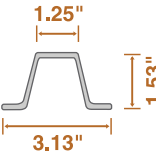

2 LBS

| | | |
|--------|------|--------|
| U4200 | 4FT | 8 lb. |
| U5200 | 5FT | 10 lb. |
| U6200 | 6FT | 12 lb. |
| U7200 | 7FT | 14 lb. |
| U8200 | 8FT | 16 lb. |
| U9200 | 9FT | 18 lb. |
| U10200 | 10FT | 20 lb. |
| U12200 | 12FT | 24 lb. |

3 LBS

| | | |
|-------|-----|--------|
| U6300 | 6FT | 9 lb. |
| U7300 | 7FT | 21 lb. |
| U8300 | 8FT | 24 lb. |

GALVANIZED

2 LBS

SKU #

| | | |
|---------|------|--------|
| U4200G | 4FT | 8 lb. |
| U5200G | 5FT | 10 lb. |
| U6200G | 6FT | 12 lb. |
| U7200G | 7FT | 14 lb. |
| U8200G | 8FT | 16 lb. |
| U9200G | 9FT | 18 lb. |
| U10200G | 10FT | 20 lb. |
| U12200G | 12FT | 24 lb. |

3 LBS

| | | |
|--------|-----|--------|
| U6300G | 6FT | 9 lb. |
| U7300G | 7FT | 21 lb. |
| U8300G | 8FT | 24 lb. |

2 3/8" O.D. GALVANIZED TUBE POSTS

SKU #

| | | |
|------|------|----------|
| GT10 | 10FT | 18.6 lb. |
| GT11 | 11FT | 20.5 lb. |
| GT12 | 12FT | 22.4 lb. |