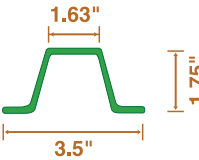

U4200	4FT	8 lb.
U5200	5FT	10 lb.
U6200	6FT	12 lb.
U7200	7FT	14 lb.
U8200	8FT	16 lb.
U9200	9FT	18 lb.
U10200	10FT	20 lb.
U12200	12FT	24 lb.

3 LBS

U6300	6FT	9 lb.
U7300	7FT	21 lb.
U8300	8FT	24 lb.