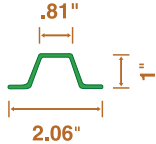

GOPHER SIGN COMPANY

SINCE 1922

STEEL U-CHANNEL & TUBE POSTS

GREEN ENAMEL

1.12 LBS

SKU #

U5112	5 FT	5.60 lb.
U6112	6 FT	6.72 lb.
U7112	7 FT	7.84 lb.
U8112	8 FT	8.96 lb.

2 LBS

SKU #

U4200	4 FT	8 lb.
U5200	5 FT	10 lb.
U6200	6 FT	12 lb.
U7200	7 FT	14 lb.
U8200	8 FT	16 lb.
U9200	9 FT	18 lb.
U10200	10 FT	20 lb.
U12200	12 FT	24 lb.

3 LBS

SKU #

U6300	6 FT	9 lb.
U7300	7 FT	21 lb.
U8300	8 FT	24 lb.