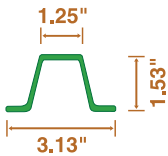

GOPHER SIGN COMPANY

SINCE 1922

STEEL U-CHANNEL & TUBE POSTS

GREEN ENAMEL

1.12 LBS

SKU #

U5112	5 FT	5.60 lb.
U6112	6 FT	6.72 lb.
U7112	7 FT	7.84 lb.
U8112	8 FT	8.96 lb.

2 LBS

SKU #

U4200	4 FT	8 lb.
U5200	5 FT	10 lb.
U6200	6 FT	12 lb.
U7200	7 FT	14 lb.
U8200	8 FT	16 lb.
U9200	9 FT	18 lb.
U10200	10 FT	20 lb.
U12200	12 FT	24 lb.

3 LBS

SKU #

U6300	6 FT	9 lb.
U7300	7 FT	21 lb.
U8300	8 FT	24 lb.