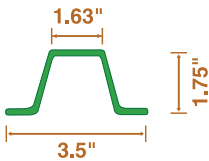

GOPHER SIGN COMPANY

SINCE 1922

STEEL U-CHANNEL & TUBE POSTS

GREEN ENAMEL

1.12 LBS

SKU #

U5112	5 FT	5.60 lb.
U6112	6 FT	6.72 lb.
U7112	7 FT	7.84 lb.
U8112	8 FT	8.96 lb.

2 LBS

SKU #

U4200	4 FT	8 lb.
U5200	5 FT	10 lb.
U6200	6 FT	12 lb.
U7200	7 FT	14 lb.
U8200	8 FT	16 lb.
U9200	9 FT	18 lb.
U10200	10 FT	20 lb.
U12200	12 FT	24 lb.

3 LBS

SKU #

U6300	6 FT	9 lb.
U7300	7 FT	21 lb.
U8300	8 FT	24 lb.