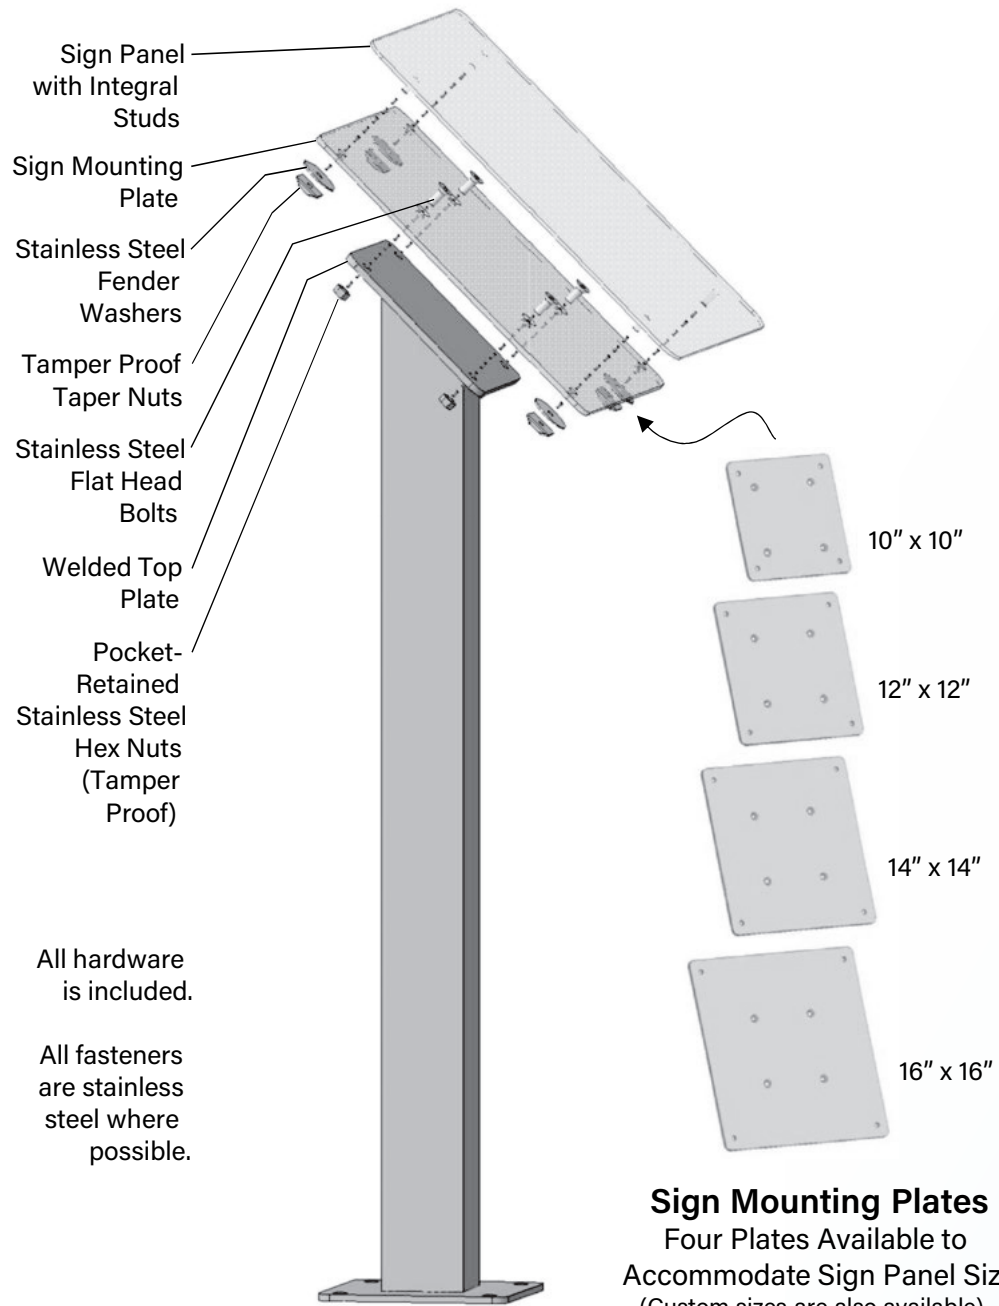

Double Post Embedded Mount

Sign sizes from 24" W x 10" H to 60" W x 36" H

Note: Adding additional posts can expand sign widths

Single Post Base Pad Mount

Sign sizes from 10" W x 10" H to 24" W x 24" H

Front View

Side View

Pedestal Exhibit Stands

All hardware is included.

All fasteners are stainless steel where possible.

Pedestal Exhibit Installation Detail