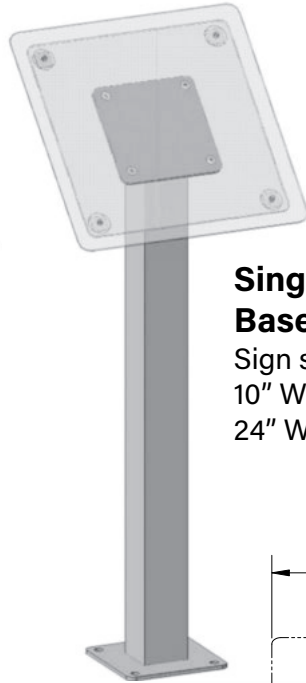

Double Post Embedded Mount

Sign sizes from 24" W x 10" H to 60" W x 36" H

Note: Adding additional posts can expand sign widths

Single Post Base Pad Mount

Sign sizes from 10" W x 10" H to 24" W x 24" H

Front View

Side View

Pedestal Exhibit Stands

All hardware is included.

All fasteners are stainless steel where possible.

Pedestal Exhibit Installation Detail