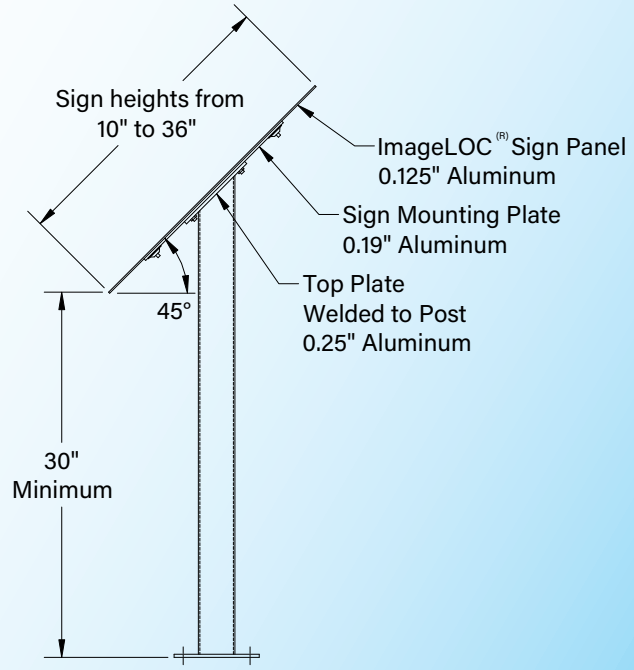

Double Post Embedded Mount

Sign sizes from 24" W x 10" H to 60" W x 36" H

Note: Adding additional posts can expand sign widths

Single Post Base Pad Mount

Sign sizes from 10" W x 10" H to 24" W x 24" H

Front View

Side View

Pedestal Exhibit Stands

All hardware is included.

All fasteners are stainless steel where possible.

Pedestal Exhibit Installation Detail