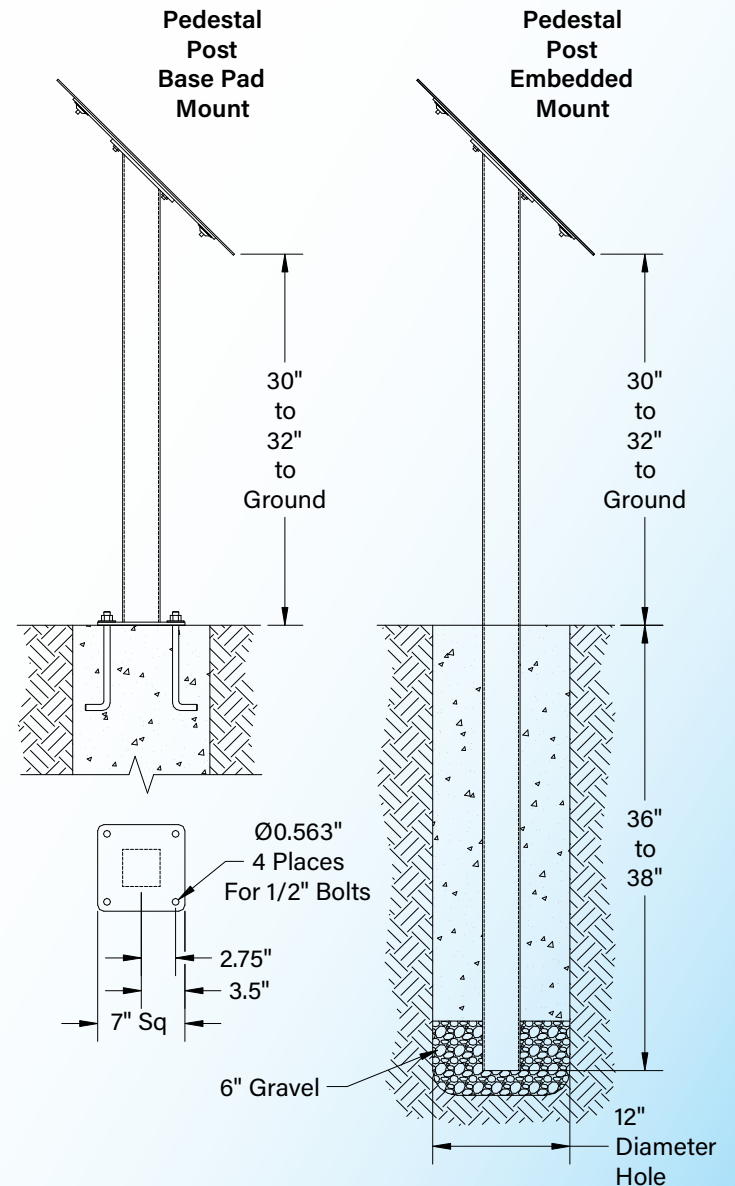

Double Post Embedded Mount

Sign sizes from 24" W x 10" H to 60" W x 36" H

Note: Adding additional posts can expand sign widths

Single Post Base Pad Mount

Sign sizes from 10" W x 10" H to 24" W x 24" H

Front View

Side View

Pedestal Exhibit Stands

All hardware is included.

All fasteners are stainless steel where possible.

Pedestal Exhibit Installation Detail