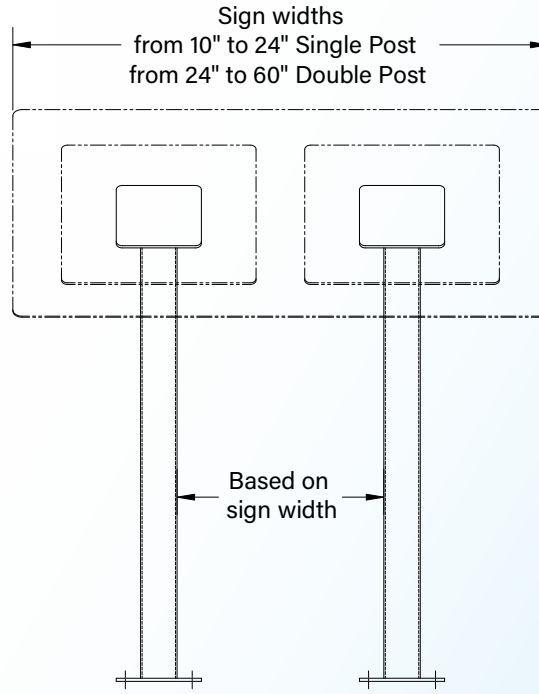

Double Post Embedded Mount

Sign sizes from 24" W x 10" H to 60" W x 36" H

Note: Adding additional posts can expand sign widths

Single Post Base Pad Mount

Sign sizes from 10" W x 10" H to 24" W x 24" H

Front View

Side View

Pedestal Exhibit Stands

All hardware is included.

All fasteners are stainless steel where possible.

Pedestal Exhibit Installation Detail