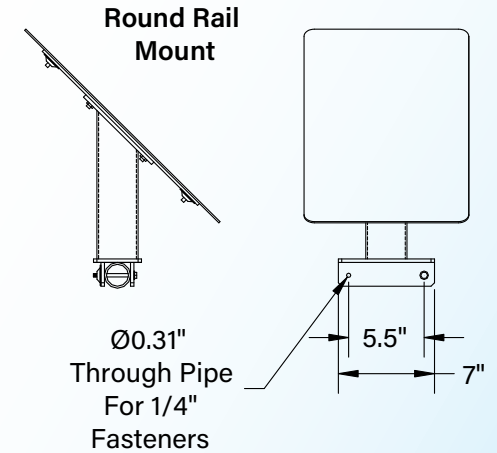

Double Post Flat Rail Mount

Sign sizes from
24" W x 10" H to 60" W x 36" H

Note: Adding Additional Posts Can
Expand Sign Widths

Single Post Round Rail Mount

Sign sizes from
10" W x 10" H to 24" W x 24" H

Note: Adding Additional Posts
Can Expand Sign Widths

Single Post Flat Rail Mount

Sign sizes from
10" W x 10" H to 24" W x 24" H

Front View

Side View

Rail Mount Exhibit Bases

All hardware is included.

All fasteners are stainless steel where possible.

Sign Mounting Plates
Four Plates Available to Accommodate Sign Panel Size
(Custom sizes are also available)