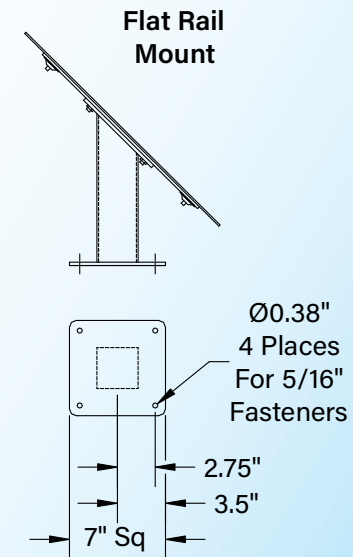

Double Post Flat Rail Mount

Sign sizes from
24" W x 10" H to 60" W x 36" H

Note: Adding Additional Posts Can
Expand Sign Widths

Single Post Round Rail Mount

Sign sizes from
10" W x 10" H to 24" W x 24" H

Note: Adding Additional Posts
Can Expand Sign Widths

Single Post Flat Rail Mount

Sign sizes from
10" W x 10" H to 24" W x 24" H

Front View

Side View

Rail Mount Exhibit Bases

All hardware is included.

All fasteners are stainless steel where possible.

Sign Mounting Plates
Four Plates Available to Accommodate Sign Panel Size
(Custom sizes are also available)