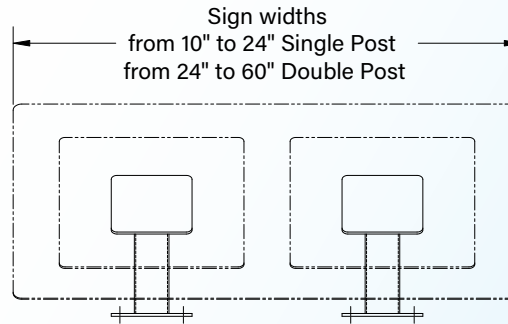

Double Post Flat Rail Mount

Sign sizes from
24" W x 10" H to 60" W x 36" H

Note: Adding Additional Posts Can
Expand Sign Widths

Single Post Round Rail Mount

Sign sizes from
10" W x 10" H to 24" W x 24" H

Note: Adding Additional Posts
Can Expand Sign Widths

Single Post Flat Rail Mount

Sign sizes from
10" W x 10" H to 24" W x 24" H

Front View

Side View

Rail Mount Exhibit Bases

All hardware is included.

All fasteners are stainless steel where possible.

Sign Mounting Plates
Four Plates Available to Accommodate Sign Panel Size
(Custom sizes are also available)