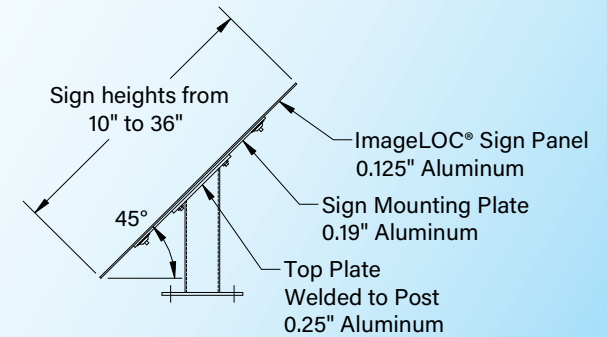

Double Post Flat Rail Mount

Sign sizes from
24" W x 10" H to 60" W x 36" H

Note: Adding Additional Posts Can
Expand Sign Widths

Single Post Round Rail Mount

Sign sizes from
10" W x 10" H to 24" W x 24" H

Note: Adding Additional Posts
Can Expand Sign Widths

Single Post Flat Rail Mount

Sign sizes from
10" W x 10" H to 24" W x 24" H

Front View

Side View

Rail Mount Exhibit Bases

All hardware is included.

All fasteners are stainless steel where possible.

Sign Mounting Plates
Four Plates Available to Accommodate Sign Panel Size
(Custom sizes are also available)