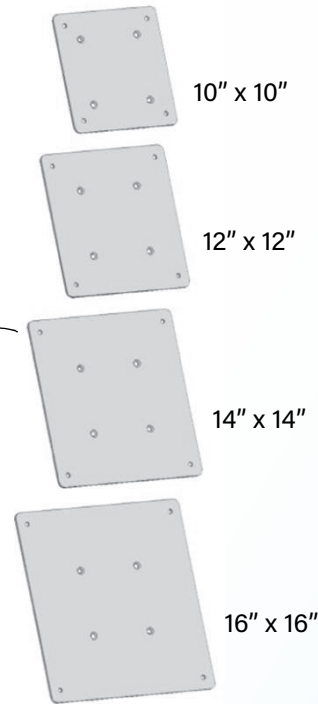

Double Post Flat Rail Mount

Sign sizes from
24" W x 10" H to 60" W x 36" H

Note: Adding Additional Posts Can
Expand Sign Widths

Single Post Round Rail Mount

Sign sizes from
10" W x 10" H to 24" W x 24" H

Note: Adding Additional Posts
Can Expand Sign Widths

Single Post Flat Rail Mount

Sign sizes from
10" W x 10" H to 24" W x 24" H

Front View

Side View

Rail Mount Exhibit Bases

All hardware is included.

All fasteners are stainless steel where possible.

Sign Mounting Plates
Four Plates Available to Accommodate Sign Panel Size
(Custom sizes are also available)