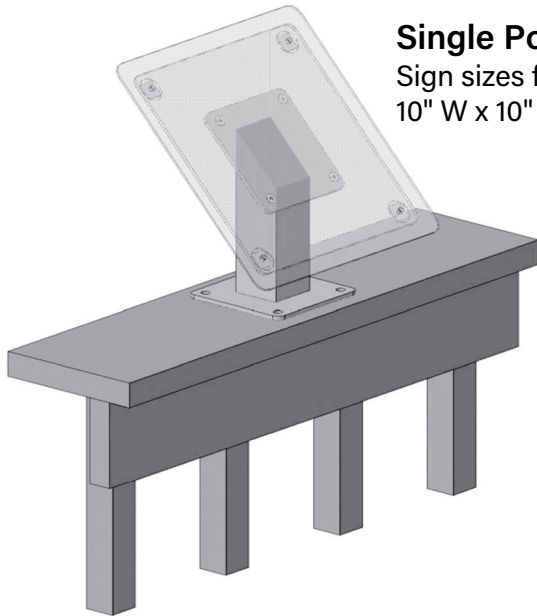

Double Post Flat Rail Mount

Sign sizes from
24" W x 10" H to 60" W x 36" H

Note: Adding Additional Posts Can
Expand Sign Widths

Single Post Round Rail Mount

Sign sizes from
10" W x 10" H to 24" W x 24" H

Note: Adding Additional Posts
Can Expand Sign Widths

Single Post Flat Rail Mount

Sign sizes from
10" W x 10" H to 24" W x 24" H

Front View

Side View

Rail Mount Exhibit Bases

All hardware is included.

All fasteners are stainless steel where possible.

Sign Mounting Plates
Four Plates Available to Accommodate Sign Panel Size
(Custom sizes are also available)