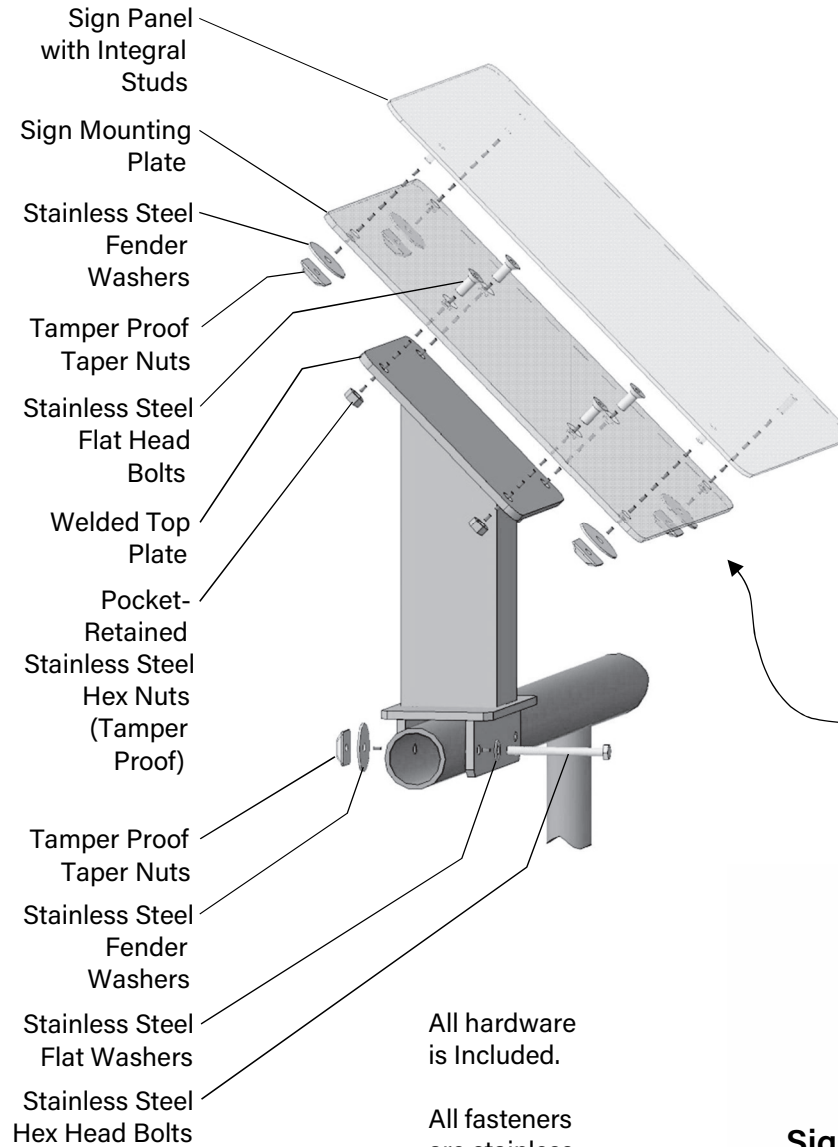

Double Post Flat Rail Mount

Sign sizes from
24" W x 10" H to 60" W x 36" H

Note: Adding Additional Posts Can
Expand Sign Widths

Single Post Round Rail Mount

Sign sizes from
10" W x 10" H to 24" W x 24" H

Note: Adding Additional Posts
Can Expand Sign Widths

Single Post Flat Rail Mount

Sign sizes from
10" W x 10" H to 24" W x 24" H

Front View

Side View

Rail Mount Exhibit Bases

All hardware is included.

All fasteners are stainless steel where possible.

Sign Mounting Plates
Four Plates Available to Accommodate Sign Panel Size
(Custom sizes are also available)

Rail Mount Exhibit Installation Detail