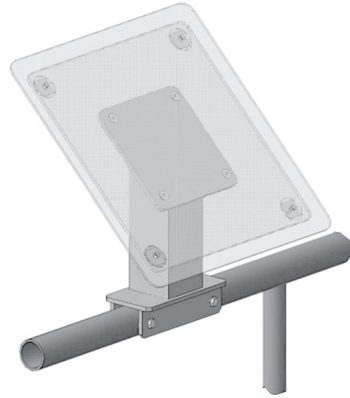

Double Post Flat Rail Mount

Sign sizes from
24" W x 10" H to 60" W x 36" H

Note: Adding Additional Posts Can
Expand Sign Widths

Single Post Round Rail Mount

Sign sizes from
10" W x 10" H to 24" W x 24" H

Note: Adding Additional Posts
Can Expand Sign Widths

Single Post Flat Rail Mount

Sign sizes from
10" W x 10" H to 24" W x 24" H

Front View

Side View

Rail Mount Exhibit Bases

All hardware is included.

All fasteners are stainless steel where possible.

Sign Mounting Plates
Four Plates Available to Accommodate Sign Panel Size
(Custom sizes are also available)

Rail Mount Exhibit Installation Detail